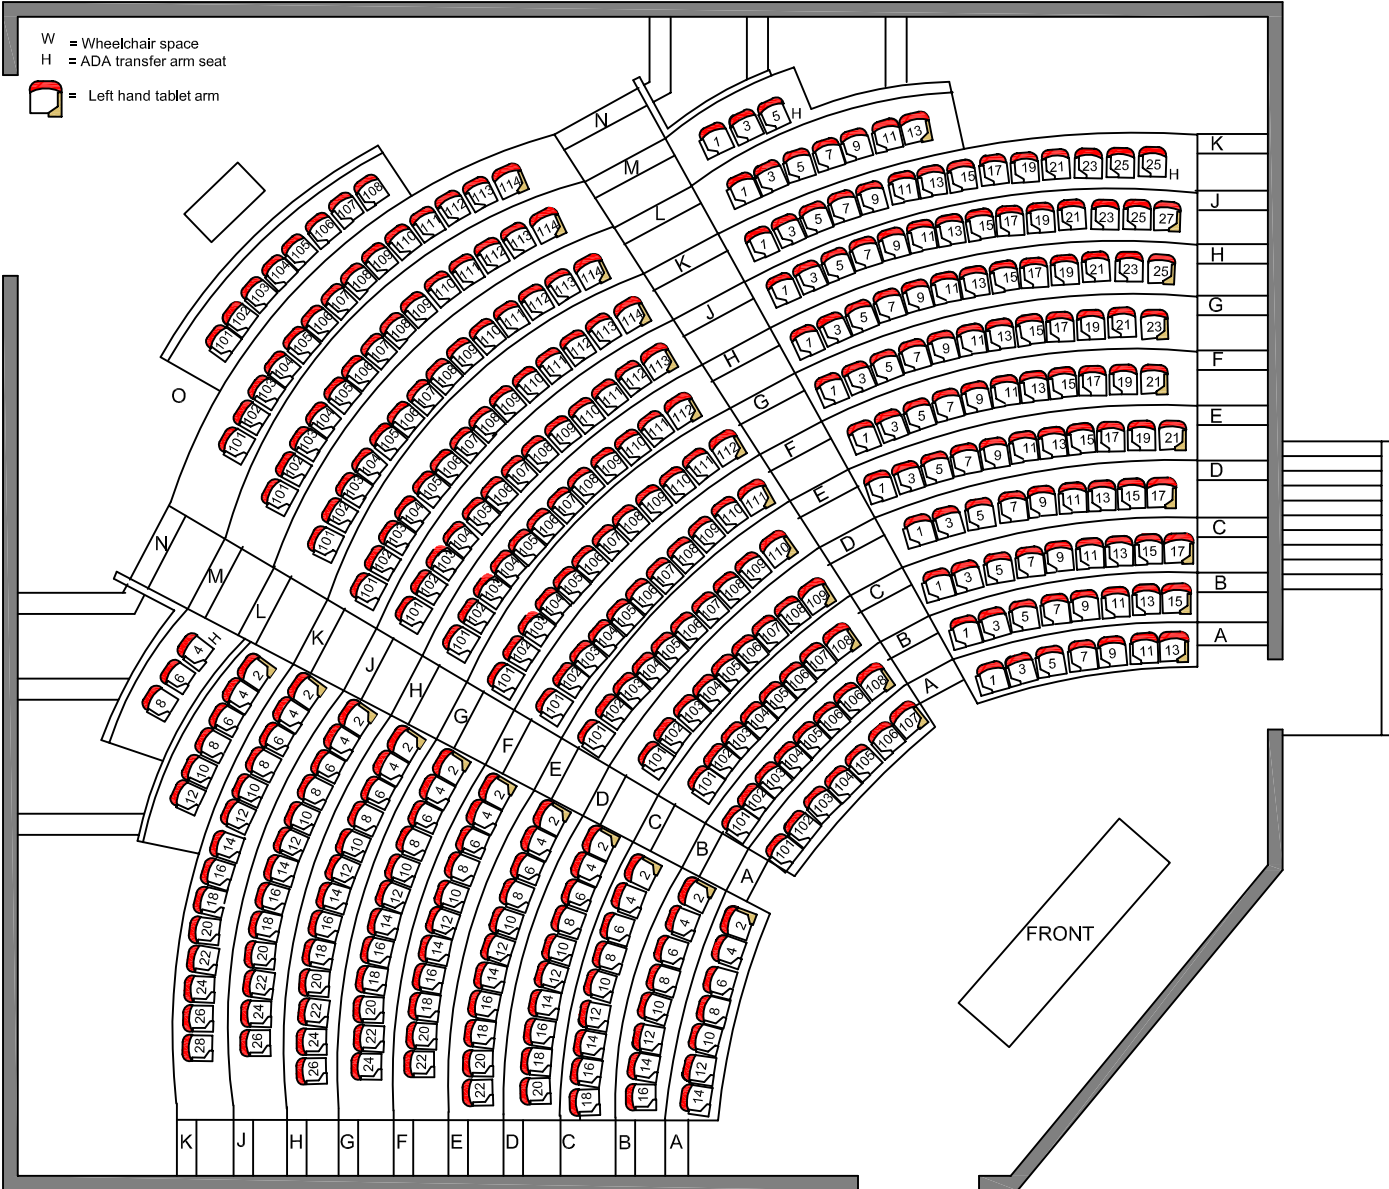

W = Wheelchair space  
H = ADA transfer arm seat

BECK HALL ROOM 100

SEATING CAPACITY:391