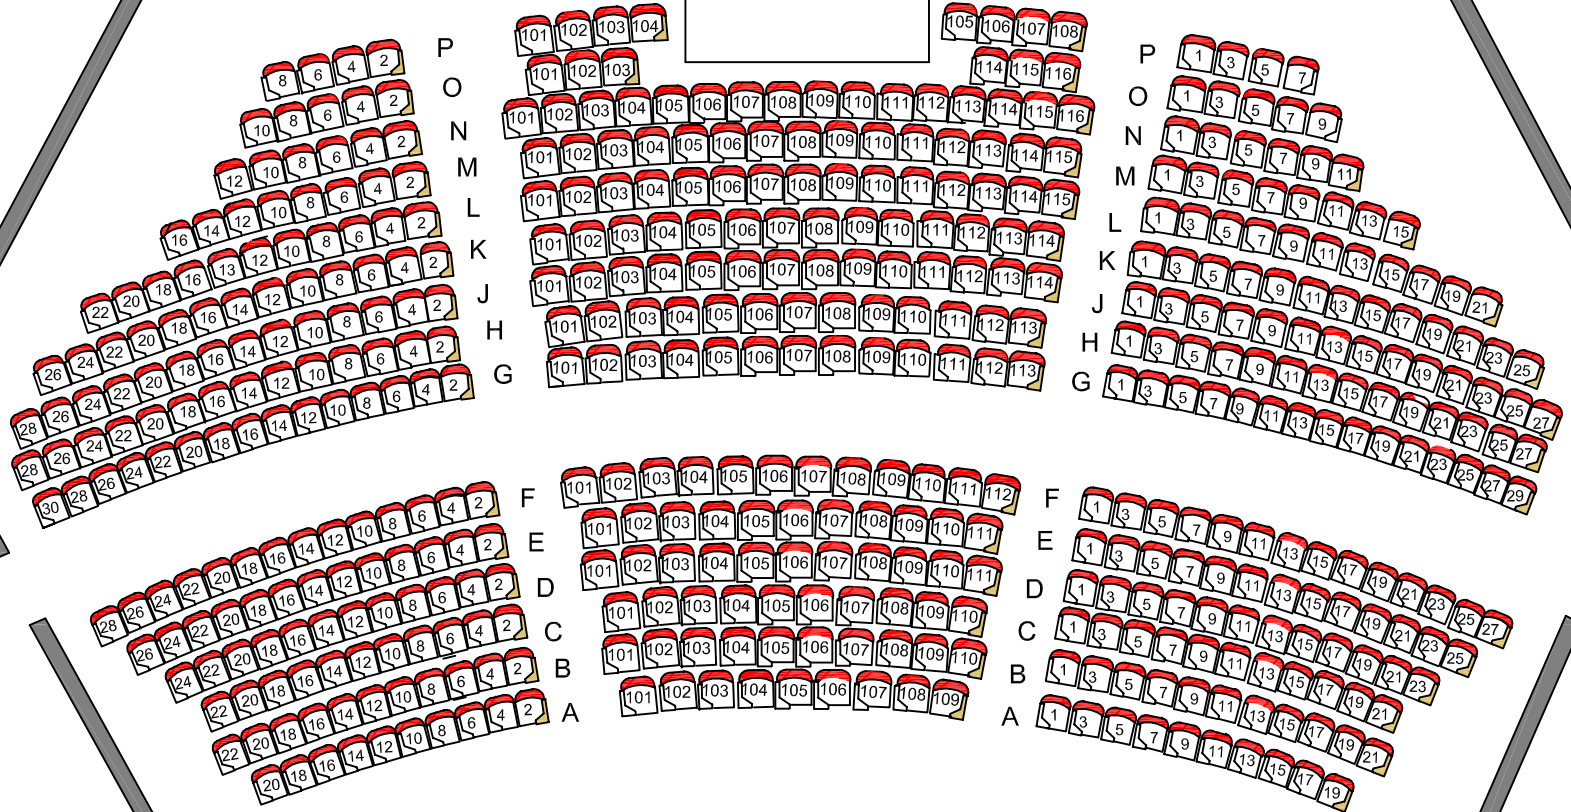

VESTIBULE

Projection Booth

HICKMAN HALL ROOM 138

SEATING CAPACITY:499